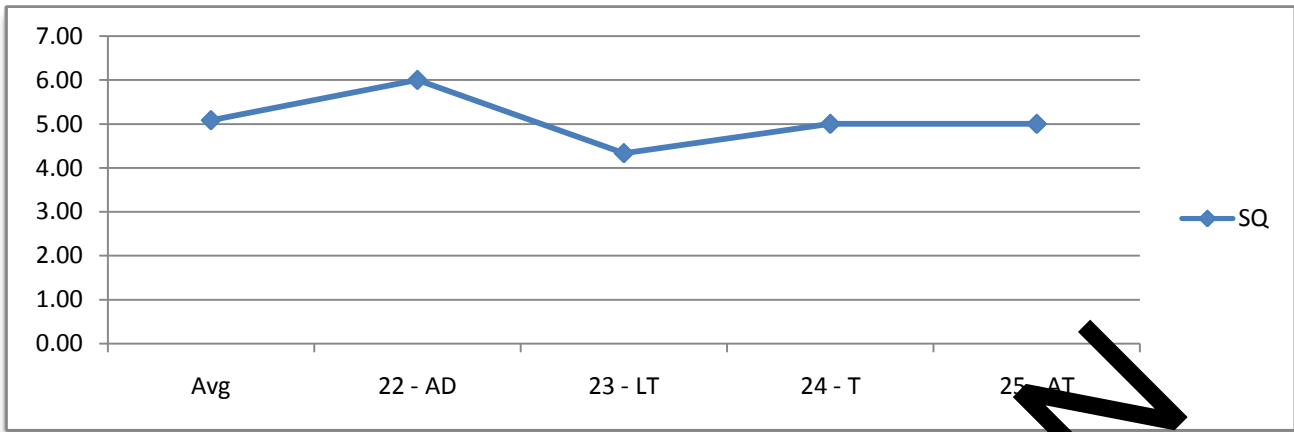

**X. Staff Qualifications**

**Figure 12: Staff Qualifications Summary**

<b>22 - AD - Administration</b>	6
Administrator Degree	6
Administrator Coursework	5
Administrator Management Coursework	7
Administrator Experience	
Administrator Professional Contributions	5
<b>23 - LT - Lead Teacher</b>	4.33
Lead Teacher Qualifications	4
Lead Teachers Have Certifications	5
Lead Teacher's Experience	
<b>24 - T - Teacher</b>	5
Teacher Qualifications	5
Teachers have ECE/CD Coursework	5
Teacher's Experience	5
<b>25 - AT - Aides</b>	5
Aides' Qualifications	5
Aides Have ECE/CD Coursework	5
Aides' Experience	6